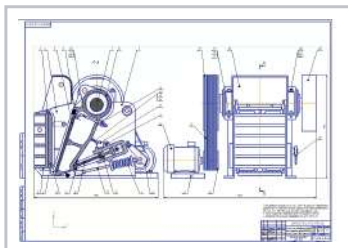

PKF TULSKIYE MASHINY LLC (TULA MACHINES)

Crushing equipment

Przhevalskogo St. 10, Tula
Website: tulmash.ru
E-mail: info@tulmash.ru
Tel: +7 (4872) 33-78-17